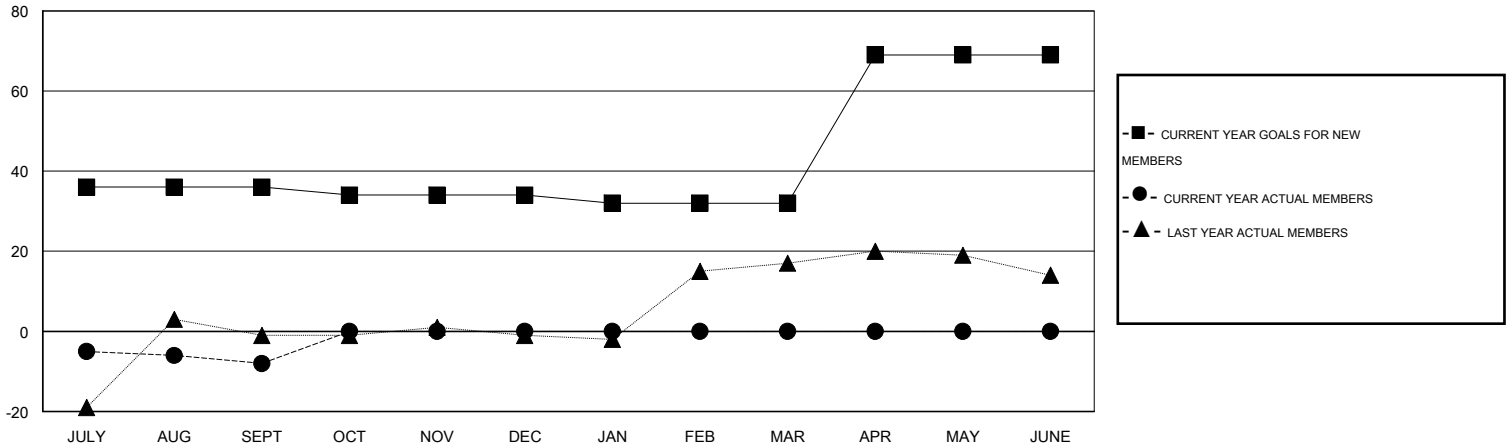

# MONTHLY MEMBERSHIP PROGRESS REPORT

District 122

Results as of: 9/30/2016

GMT: MIKLOS HORVATH

LOCATION CZECH REPUBLIC

GMT CA 4

Clubs					Members				
RESULTS FOR 2016-2017					RESULTS FOR 2016-2017				
QUARTER	NEW CLUB GOAL	NEW CLUBS	DROPPED CLUBS	NET GAIN/LOSS	QUARTER	NEW MEMBER GOAL	CHARTER AND NEW MEMBERS ADDED	DROPPED MEMBERS	NET GAIN/LOSS
JULY/AUG/SEPT	1	0	0	0	JULY/AUG/SEPT	36	3	11	-8
OCT/NOV/DEC	0	0	0	0	OCT/NOV/DEC	-2	0	0	0
JAN/FEB/MAR	0	0	0	0	JAN/FEB/MAR	-2	0	0	0
APR/MAY/JUNE	1	0	0	0	APR/MAY/JUNE	37	0	0	0

GOALS AND ACTUAL NEW CLUBS CUMULATIVE

GOALS AND ACTUAL MEMBERS CUMULATIVE

DROPPED CLUBS: 0	3 CLUBS OF 43 ADDED 1 OR MORE NEW MEMBERS	<b>GENDER DISTRIBUTION</b>
		MALE 680 (73.67%)
		FEMALE 243 (26.33%)
<b>DROPPED MEMBERS</b>	<a href="#">CLICK HERE FOR HEALTH ASSESSMENT DATA</a>	<b>FAMILY UNIT MEMBERS</b> 31
DECEASED 1		HEAD OF HOUSEHOLD 15
CLUB CANCELLED 0		NON-HEAD OF HOUSEHOLD 16
OTHER 10		
<b>TOTAL 11</b>		