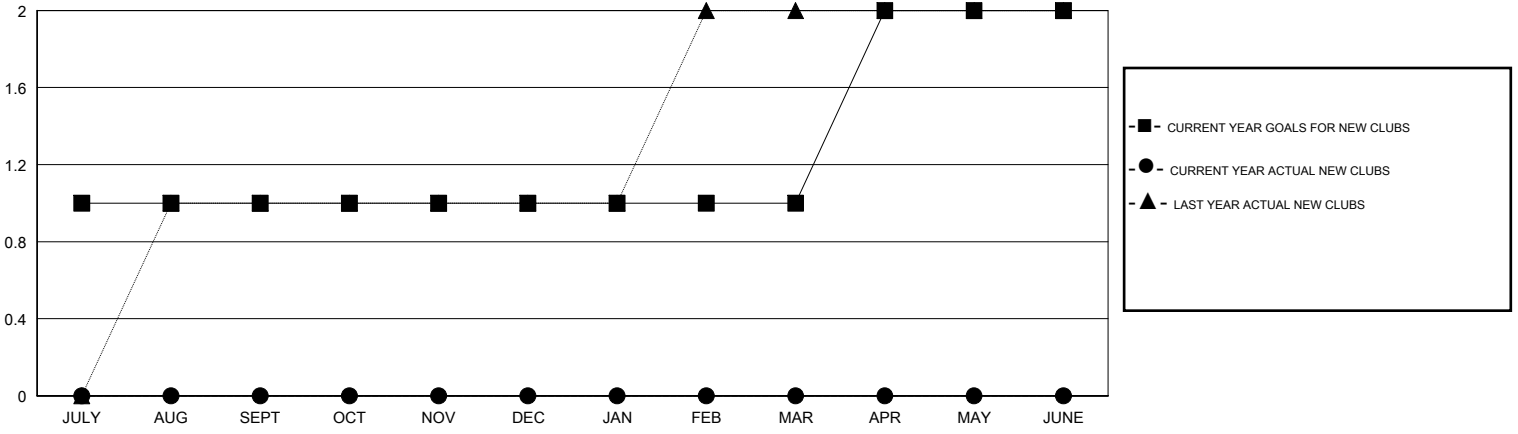

# MONTHLY MEMBERSHIP PROGRESS REPORT

District 122

Results as of: 9/30/2016

GMT: MIKLOS HORVATH

LOCATION CZECH REPUBLIC

GMT CA 4

Clubs					Members				
RESULTS FOR 2016-2017					RESULTS FOR 2016-2017				
QUARTER	NEW CLUB GOAL	NEW CLUBS	DROPPED CLUBS	NET GAIN/LOSS	QUARTER	NEW MEMBER GOAL	CHARTER AND NEW MEMBERS ADDED	DROPPED MEMBERS	NET GAIN/LOSS
JULY/AUG/SEPT	1	0	0	0	JULY/AUG/SEPT	36	3	11	-8
OCT/NOV/DEC	0	0	0	0	OCT/NOV/DEC	-2	0	0	0
JAN/FEB/MAR	0	0	0	0	JAN/FEB/MAR	-2	0	0	0
APR/MAY/JUNE	1	0	0	0	APR/MAY/JUNE	37	0	0	0

GOALS AND ACTUAL NEW CLUBS CUMULATIVE

GOALS AND ACTUAL MEMBERS CUMULATIVE

DROPPED CLUBS: 0	3 CLUBS OF 43 ADDED 1 OR MORE NEW MEMBERS	<b>GENDER DISTRIBUTION</b>
		MALE 680 (73.67%)
		FEMALE 243 (26.33%)
<b>DROPPED MEMBERS</b>	<a href="#">CLICK HERE FOR HEALTH ASSESSMENT DATA</a>	<b>FAMILY UNIT MEMBERS</b> 31
DECEASED 1		HEAD OF HOUSEHOLD 15
CLUB CANCELLED 0		NON-HEAD OF HOUSEHOLD 16
OTHER 10		
<b>TOTAL 11</b>		